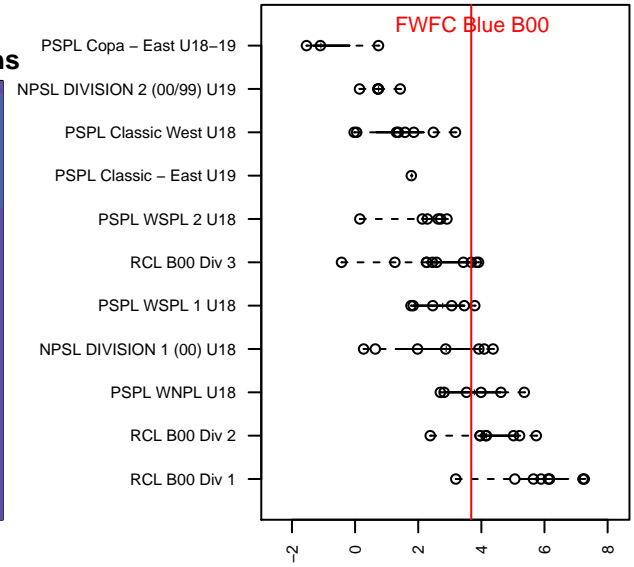

FWFC Blue B00

Federal Way FC
 Federal Way, WA
 B00 total strength=1657
 attack=18.25 defense=20.83
 fall league = RCL B00 Div 3

alt names used:
 FEDERAL WAY FOOTBALL FWFC B00 BLUE
 FWFC B00 Blue
 FWFC B00 Blue (A)
 FWFC B00 Blue (A)

**attack and defense variance (black dot)
relative to other teams
and top 10 in region**

**attack and defense rating
relative to others at age
and all opponents in last 13 months**

Performance relative to 13 month average