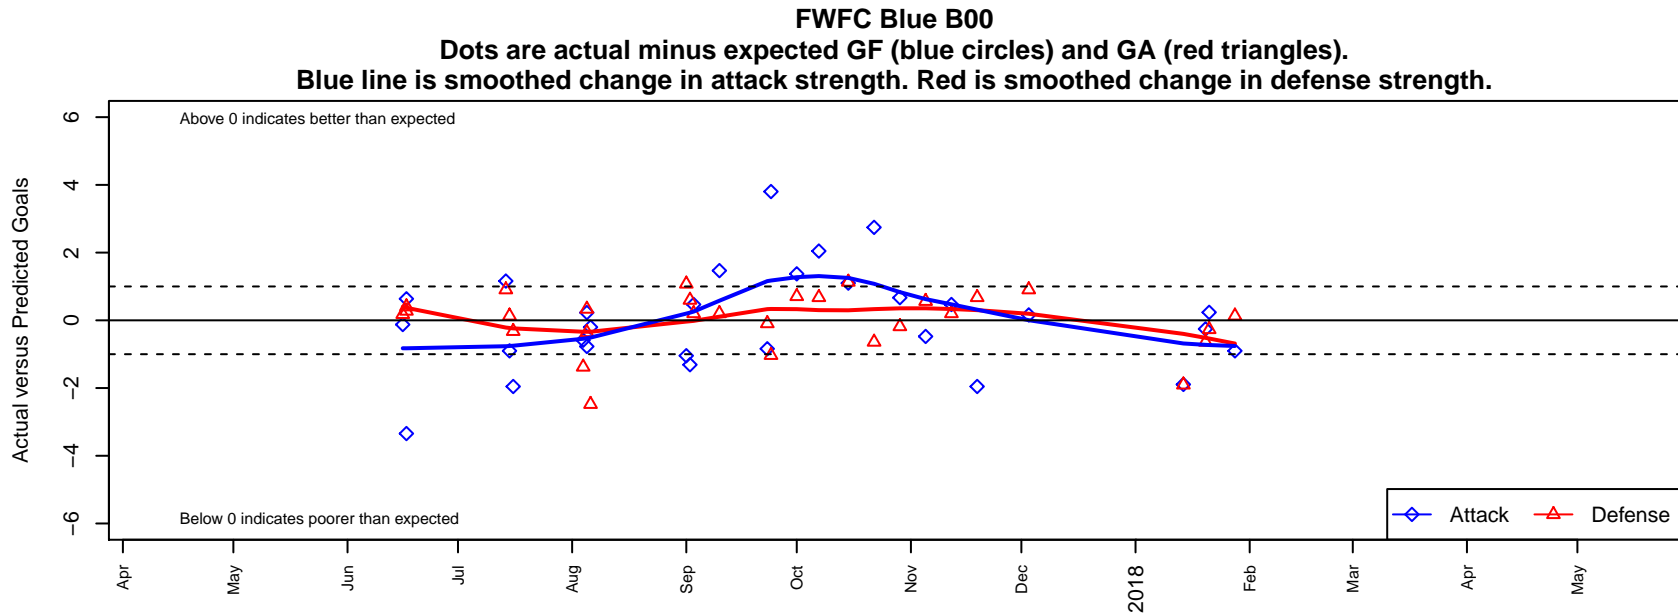

FWFC Blue B00

Federal Way FC
 Federal Way, WA
 B00 total strength=1657
 attack=18.25 defense=20.83
 fall league = RCL B00 Div 3

alt names used:
 FEDERAL WAY FOOTBALL FWFC B00 BLUE
 FWFC B00 Blue
 FWFC B00 Blue (A)
 FWFC B00 Blue (A)

**attack and defense variance (black dot)
relative to other teams
and top 10 in region**

**attack and defense rating
relative to others at age
and all opponents in last 13 months**

Performance relative to 13 month average