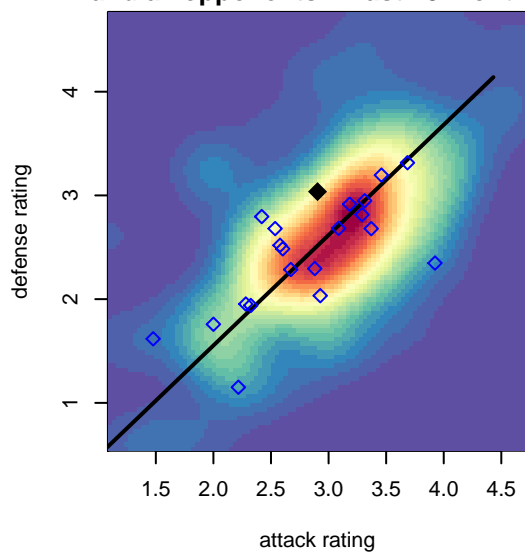

FWFC Blue B00

Federal Way FC
 Federal Way, WA
 B00 total strength=1657
 attack=18.25 defense=20.83
 fall league = RCL B00 Div 3

alt names used:
 FEDERAL WAY FOOTBALL FWFC B00 BLUE
 FWFC B00 Blue
 FWFC B00 Blue (A)
 FWFC B00 Blue (A)

**attack and defense variance (black dot)
relative to other teams
and top 10 in region**

**attack and defense rating
relative to others at age
and all opponents in last 13 months**

Performance relative to 13 month average