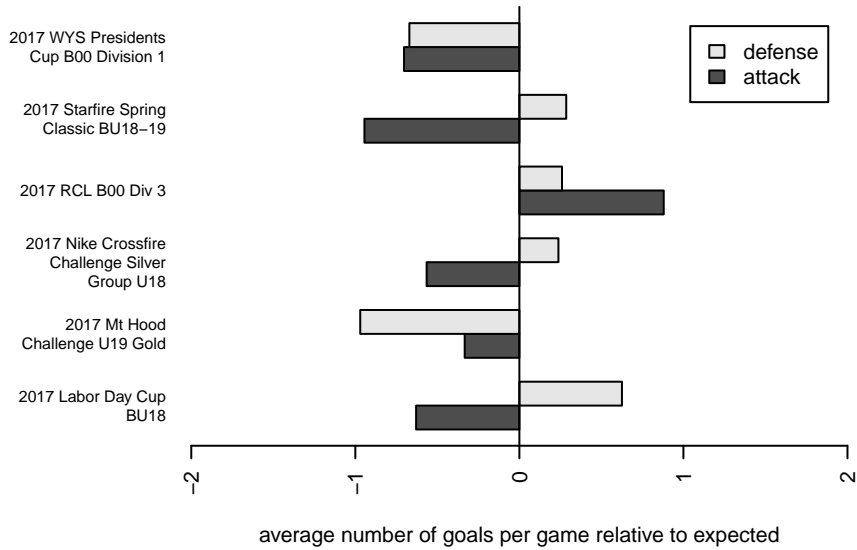

FWFC Blue B00

Federal Way FC
 Federal Way, WA
 B00 total strength=1657
 attack=18.25 defense=20.83
 fall league = RCL B00 Div 3

alt names used:
 FEDERAL WAY FOOTBALL FWFC B00 BLUE
 FWFC B00 Blue
 FWFC B00 Blue (A)
 FWFC B00 Blue (A)

Venues played:
 2017 Starfire Spring Classic BU18-19
 2017 Nike Crossfire Challenge Silver Group U1
 2017 Mt Hood Challenge U19 Gold
 2017 Labor Day Cup BU18
 2017 RCL B00 Div 3
 2017 WYS Presidents Cup B00 Division 1

**attack and defense variance (black dot)
relative to other teams
and top 10 in region**

**attack and defense rating
relative to others at age
and all opponents in last 13 months**

Performance relative to 13 month average